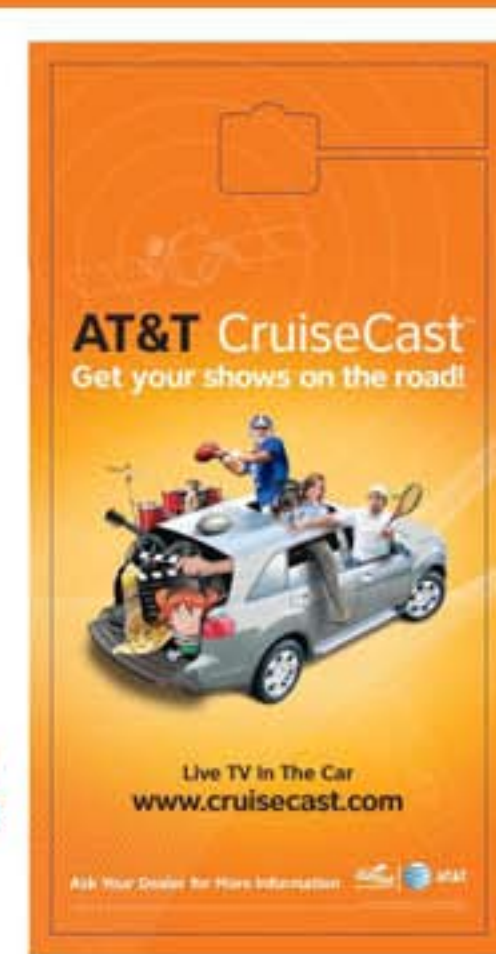

SPACE BUDDIES
 Client: Disney
 Production Artist
 48/72 Easel
 Counter Pack
 Standee

AT&T CruiseCast
 Certified Dealer

Live TV In Your Car
 Inquire Inside

www.cruiseCast.com

AT&T CRUISECAST
 Client: AT&T
 Production Artist
 Car Topper
 Dealer Door Decal
 Hanging Mirror Tag
 (Back and Front)

AT&T CruiseCast
 Get your shows on the road!

Live TV In The Car
 www.cruiseCast.com

Ask Your Dealer for More Information

HIGH SCHOOL MUSICAL 3
 Client: DISNEY
 Production Artist
 Standee
 FSDU Midi/Maxi
 Shelf Wobbler