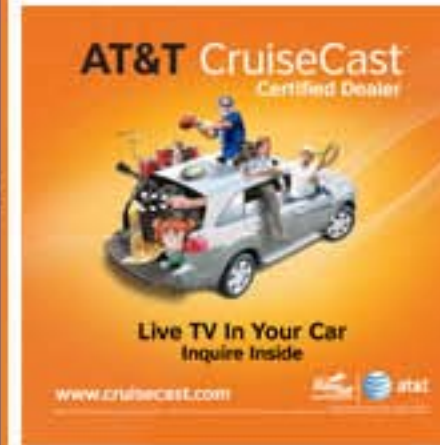

SPACE BUDDIES
 Client: Disney
 Production Artist
 48/72 Easel
 Counter Pack
 Standee

AT&T CruiseCast
 Certified Dealer

Live TV In Your Car
 Inquire Inside

www.cruiseCast.com

AT&T CRUISECAST
 Client: AT&T
 Production Artist
 Car Topper
 Dealer Door Decal
 Hanging Mirror Tag
 (Back and Front)

AT&T CruiseCast
 Get your shows on the road!

Live TV In The Car
 www.cruiseCast.com

Ask Your Dealer for More Information

HIGH SCHOOL MUSICAL 3
 Client: DISNEY
 Production Artist
 Standee
 FSDU Midi/Maxi
 Shelf Wobbler